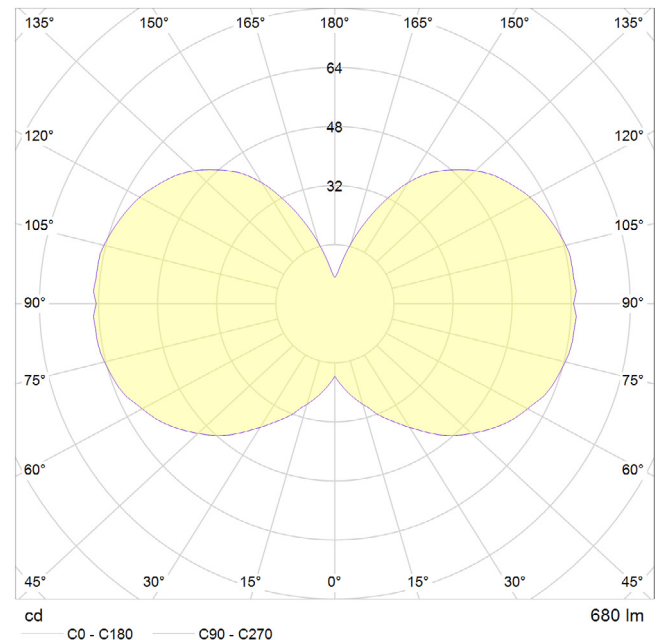

## DIMENSIONS:

**LAMP:**  
 150 x 220 x 240 mm  
 (Width x Length x Height)

**CABLE LENGTH:**  
 3000 mm  
 (Length)

## PERFORMANCE

CRI (colour rendering index)	95
Lamp lumen output	680lm
Flicker	<5%
Lumens per circuit watt (LM/W)	85lm/W
Lifetime (TM-21) (hours)	15,000hrs
Colour Temperature	2000K - 2800K
Power factor	0.8

## POLAR DIAGRAM