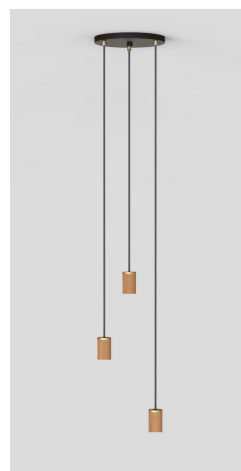

WALNUT TRIPLE PENDANT (UK-EU)

The Oak Triple Pendant by Tala is a stylish lighting system for a variety of interior settings.

Housed in a powder coated steel frame in either white or black finish with three fitted brass grips, three Walnut pendants hang at differing lengths for maximum effect. Suitable for any Tala E27 bulb.

FIXTURE

Type: Small Canopy
Materials:
White and Black Powder Coated Steel
Luminaire Class: I
Warranty: 3 years

PENDANT

Materials: Oak & Brass
Lampholder: E27
Luminaire Class: II
Working temperature: -5°C to 40°C
Warranty: 2 years
Input Voltage: 220-240V
Max Wattage: 60W

White

Black

DIMENSIONS:

SMALL CANOPY:
250 x 25 mm
(Width x Length)

PENDANT:
50 x 85 mm
(Width x Length)

CABLE LENGTH:
4000 mm
(Length)

SKU CODES: WHITE (EU): CP-WHT-SML-OP-01-EU
BLACK (EU): CP-BLK-SML-OP-01-EU