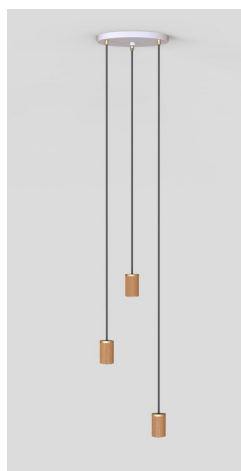

WALNUT TRIPLE PENDANT (UK-EU)

The Oak Triple Pendant by Tala is a stylish lighting system for a variety of interior settings.

Housed in a powder coated steel frame in either white or black finish with three fitted brass grips, three Walnut pendants hang at differing lengths for maximum effect. Suitable for any Tala E27 bulb.

FIXTURE

Type: Small Canopy
Materials:
White and Black Powder Coated Steel
Luminaire Class: I
Warranty: 3 years

PENDANT

Materials: Oak & Brass
Lampholder: E27
Luminaire Class: II
Working temperature: -5°C to 40°C
Warranty: 2 years
Input Voltage: 220-240V
Max Wattage: 60W

White

Black

DIMENSIONS:

SMALL CANOPY:
250 x 25 mm
(Width x Length)

PENDANT:
50 x 85 mm
(Width x Length)

CABLE LENGTH:
4000 mm
(Length)

SKU CODES: WHITE (EU): CP-WHT-SML-OP-01-EU
BLACK (EU): CP-BLK-SML-OP-01-EU