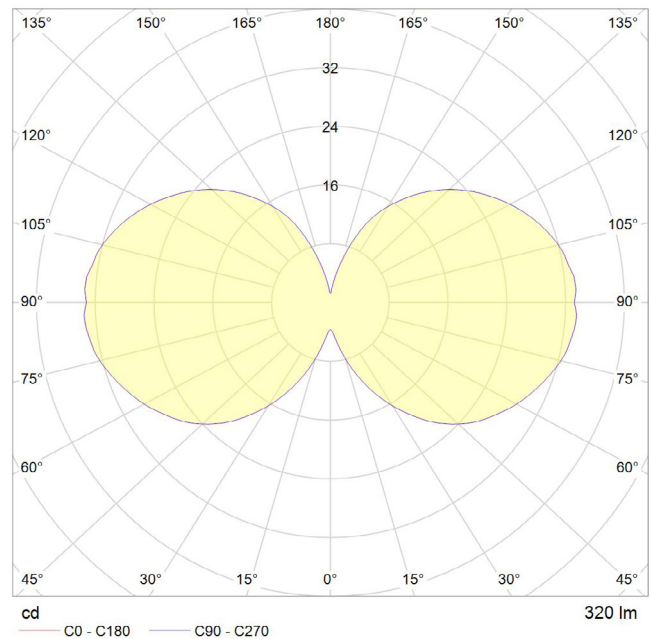

4 WATT | 320 LUMENS | 2200K

Decorative, smooth dimmable LED filament lamp. This lamp uses 4 Watts of power and achieves 320 Lumens at a CRI of 95. It has an IP54 rating.

LAMP

Shape: T30
Materials: Brass cap, glass
Finish: Iron tinted
Beam angle: 360°
Base: E27
Weight: 0.05 kg
Working temperature: -5C to 40C
Warm up time: Instant
Warranty: 3 years
Input Voltage: 220V-240V
Glare control: We use up to 8 LED filaments in our lamps. This, together with a thicker phosphor coating, reduces and controls glare, resulting in an even, more comfortable light.

30 mm

300 mm

BEST PAIRED WITH

1. Brass Pendant

1.

PERFORMANCE

CRI (colour rendering index)	95
Lamp lumen output	320
Luminaire circuits per watt (LM/W)	80
Lifetime (TM-21) (hours)	30,000
Colour Temperature	2200K
Power factor	0.9

POLAR DIAGRAM

DIMMING

Dimmable: Yes
Dimming type: Trailing edge
Recommended EU Dimmer: Varilight - V-pro JXP401
(X denotes faceplate color)

A full list of compatible dimmers is available on request.

OUTER CARTON

Pc/ Ctn: 100
Gross weight: 10.3kg
Length: 38cm
Width: 38cm
Height: 33cm

IES/LDT FILE

Available upon request.

EAN UK: 5060400151165